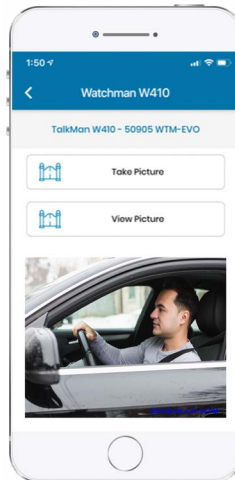

Dimensions (excluding antenna)

Height- 8.3" (211mm)
Width- 6.4" (163mm)
Depth- 5.5" top (140mm), 4.7" bottom (120mm)

Cellular Technology/Networks

4G/LTE: Verizon and AT&T

Included in box

- Watchman W410
- Power supply - 5A
- Magnetic switch
- Installation manual & user manual

Antenna Options

- L-bracket
- Directional panel

Dealer Benefits

- Easy 6-wire installation
without external camera
- End-to-end support
- Cellular carrier and signal strength verification
- Ships with live SIMs
- Easy system and feature testing

Cellgate App

- **NEW:** User can create access codes from the app
- Gate/doors can be opened or held open from anywhere
- Take photos on demand from internal and external cameras (with photos rate plan)
- Review historical photo and access credential use info
- Receive prop-open notifications w/ gate status