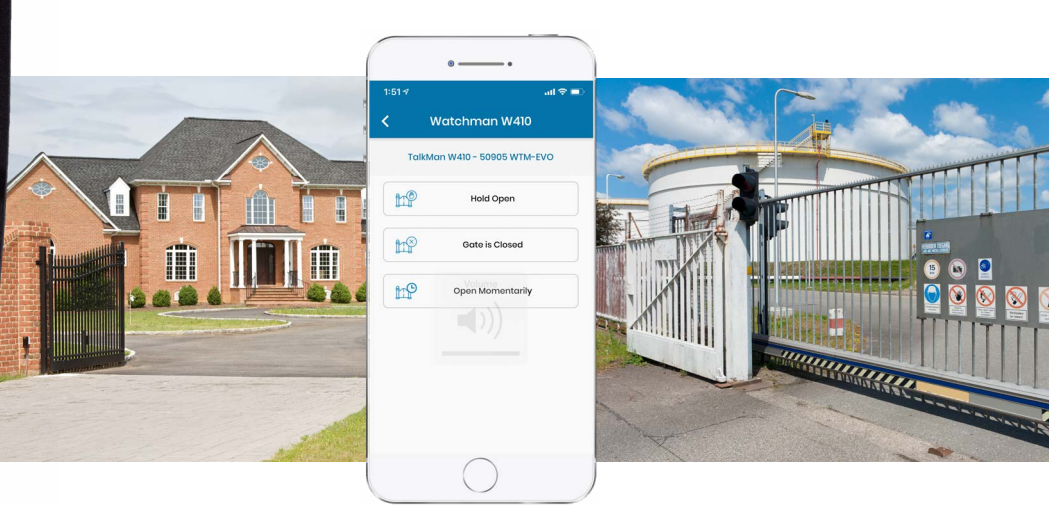

Advanced Telephone Entry System

Part Numbers:

AA1TP VZN

AA1TP ATT

W410 FEATURES

- Gate can easily be controlled from app
- New low cellular plans *(with or without photos)*
- 1 native 26-bit Wiegand port
- NEW: 5,000 local codes and 64,000 non-local codes
- Cameras take photos on access attempts and on demand
- All transactions and photos stored on TrueCloud portal

W410 EXCLUSIVES

- Verizon or AT&T LTE service **No VoIP fees required*
- Calls up to 9 telephone numbers in 3 tiers
- Voice Mail Intelligence - VMI
System ignores call when reaches voice mail and continues call tree
- Prop open notification *If gate is left open more than 3 minutes*
- TrueCloud™ web portal for administration